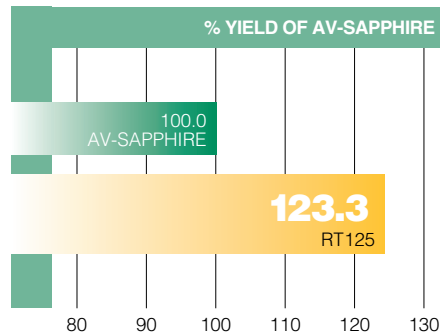

Victoria

Denis Ballinger
 Mob: 0427 340 608
denis.ballinger@au.nuseed.com

new conventional canola varieties rev up the results

RT125

Next step up over AV-Sapphire

Breeder Code:	RT125
Herbicide Tolerance:	Conventional
Maturity:	Mid
Oil:	+1.0% vs AV-Sapphire
Yield:	123.3% vs AV-Sapphire
Blackleg:	National Blackleg Rating 7
Seedling vigour:	8
Plant Height:	Medium
Breeder:	DPI Vic in assoc. with GRDC
Alternative to:	AV-Sapphire, AV-Ruby

Tarcoola

Tough early conventional for low rainfall

Breeder Code:	BLN2026*SL902
Herbicide Tolerance:	Conventional
Maturity:	Early
Oil:	+2% vs AG-Outback
Yield:	103% vs AG-Outback
Blackleg:	National Blackleg Rating 6
Seedling vigour:	7
Plant Height:	Medium - short
Breeder:	NSW Ag in assoc. with GRDC
Alternative to:	AG-Outback, AV Opal

high performance canola
 with CanolaCote

RT125 v AV-Sapphire

Mean yield summary of Midseason conventional S3 canola trials
 Vic & SA 2005

Tarcoola v current varieties

Analysis across all available sites 2002-05