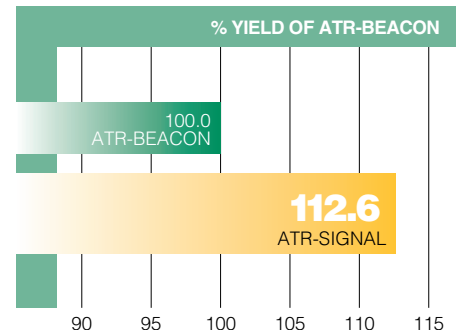

new TT canolas show promise for next season

ATR-Barra

Delivers top end results

Breeder Code:	TN4*207
Herbicide Tolerance:	Triazine Tolerant
Maturity:	Mid
Oil:	+1.5% vs ATR-Beacon
Yield:	110% vs ATR-Beacon
Blackleg:	National Blackleg Rating 7
Seedling vigour:	8
Plant Height:	Medium
Breeder:	SARDI, Ag-Seed Research, DPI Vic in assoc. with GRDC
Alternative to:	Tornado TT, Thunder TT, ATR-Beacon, Bravo TT

ATR-Signal

Compact plant with high blackleg

Breeder Code:	NMT052
Herbicide Tolerance:	Triazine Tolerant
Maturity:	Early-Mid
Oil:	+1.0% vs ATR-Beacon
Yield:	112.6% vs ATR-Beacon
Blackleg:	National Blackleg Rating 8
Seedling vigour:	7
Plant Height:	Medium - short
Breeder:	Nutrihealth
Alternative to:	Bravo TT, Tornado TT, ATR-Beacon

**high performance canola
with CanolaCote**

ATR-Barra v current varieties

Includes S2, S3, S4, NVT and AgSeed P1 and P2 trials from 04-05

ATR-Signal v ATR-Beacon

Nuseed/Nutrihealth internal strip trials 2005