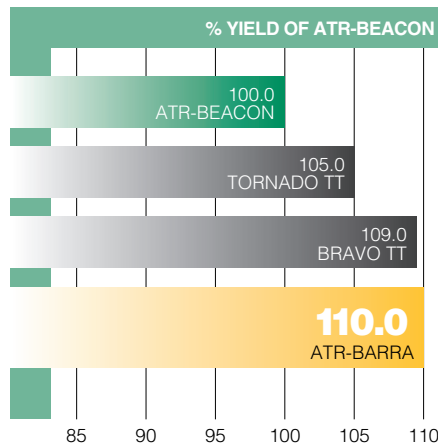

new TT canolas show promise for next season

ATR-Barra

Delivers top end results

Breeder Code:	TN4*207
Herbicide Tolerance:	Triazine Tolerant
Maturity:	Mid
Oil:	+1.5% vs ATR-Beacon
Yield:	110% vs ATR-Beacon
Blackleg:	National Blackleg Rating 7
Seedling vigour:	8
Plant Height:	Medium
Breeder:	SARDI, Ag-Seed Research, DPI Vic in assoc. with GRDC
Alternative to:	Tornado TT, Thunder TT, ATR-Beacon, Bravo TT

ATR-Signal

Compact plant with high blackleg

Breeder Code:	NMT052
Herbicide Tolerance:	Triazine Tolerant
Maturity:	Early-Mid
Oil:	+1.0% vs ATR-Beacon
Yield:	112.6% vs ATR-Beacon
Blackleg:	National Blackleg Rating 8
Seedling vigour:	7
Plant Height:	Medium - short
Breeder:	Nutrihealth
Alternative to:	Bravo TT, Tornado TT, ATR-Beacon

**high performance canola
with CanolaCote**

ATR-Barra v current varieties

Includes S2, S3, S4, NVT and AgSeed P1 and P2 trials from 04-05

ATR-Signal v ATR-Beacon

Nuseed/Nutrihealth internal strip trials 2005