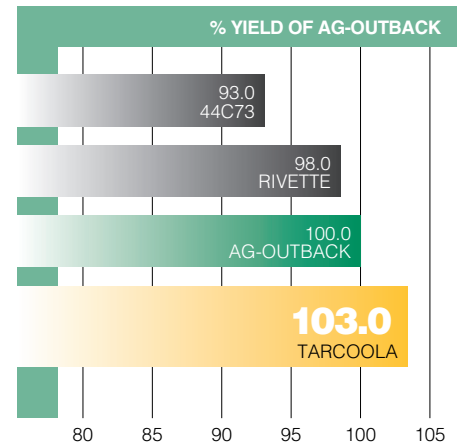

new TT canolas show promise for next season

ATR-Barra

Delivers top end results

Breeder Code:	TN4*207
Herbicide Tolerance:	Triazine Tolerant
Maturity:	Mid
Oil:	+1.5% vs ATR-Beacon
Yield:	110% vs ATR-Beacon
Blackleg:	National Blackleg Rating 7
Seedling vigour:	8
Plant Height:	Medium
Breeder:	SARDI, Ag-Seed Research, DPI Vic in assoc. with GRDC
Alternative to:	Tornado TT, Thunder TT, ATR-Beacon, Bravo TT

Tarcoola

Tough early conventional for low rainfall

Breeder Code:	BLN2026*SL902
Herbicide Tolerance:	Conventional
Maturity:	Early
Oil:	+2% vs AG-Outback
Yield:	103% vs AG-Outback
Blackleg:	National Blackleg Rating 6
Seedling vigour:	7
Plant Height:	Medium - short
Breeder:	NSW Ag in assoc. with GRDC
Alternative to:	AG-Outback, AV Opal

high performance canola
 with CanolaCote

RT125 v AV-Sapphire

Mean yield summary of Midseason conventional S3 canola trials
 Vic & SA 2005

Tarcoola v current varieties

Analysis across all available sites 2002-05