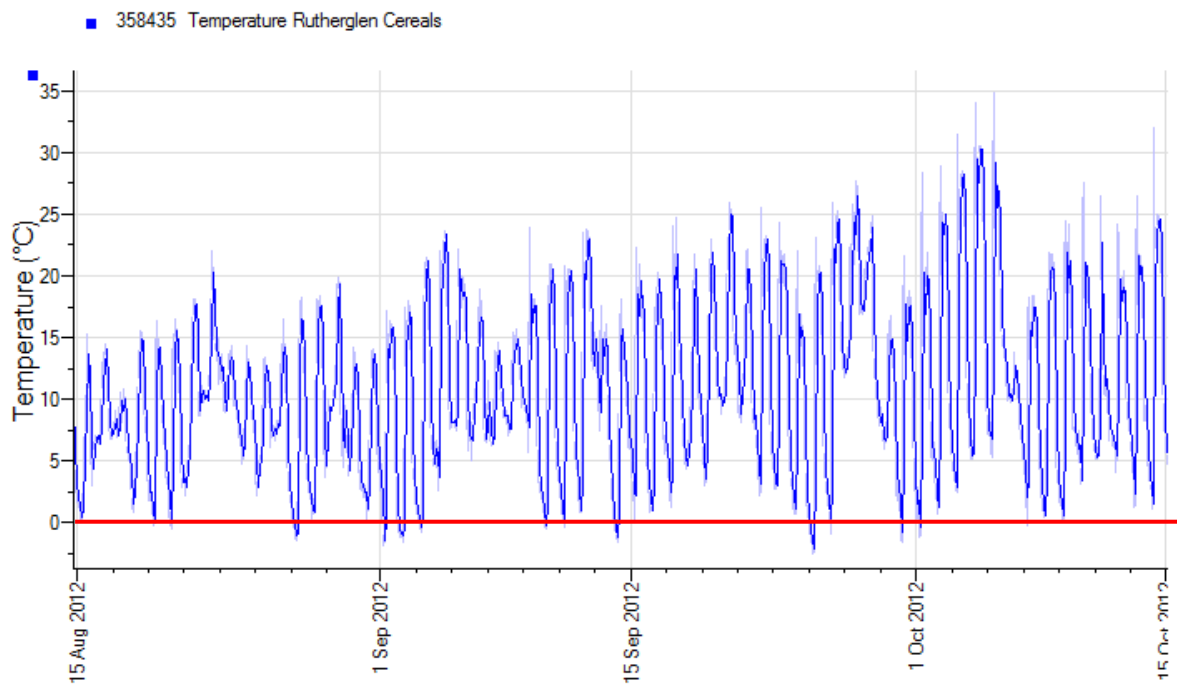

2012 Rutherglen Cereals