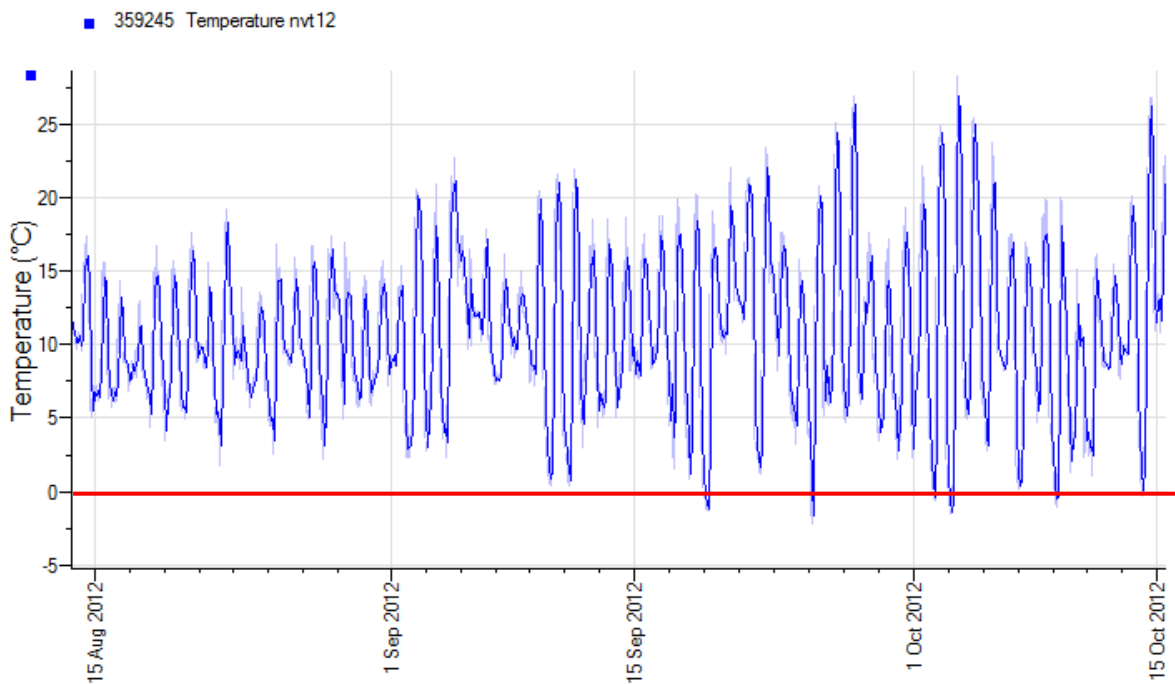

2012 Conmurra Cereals