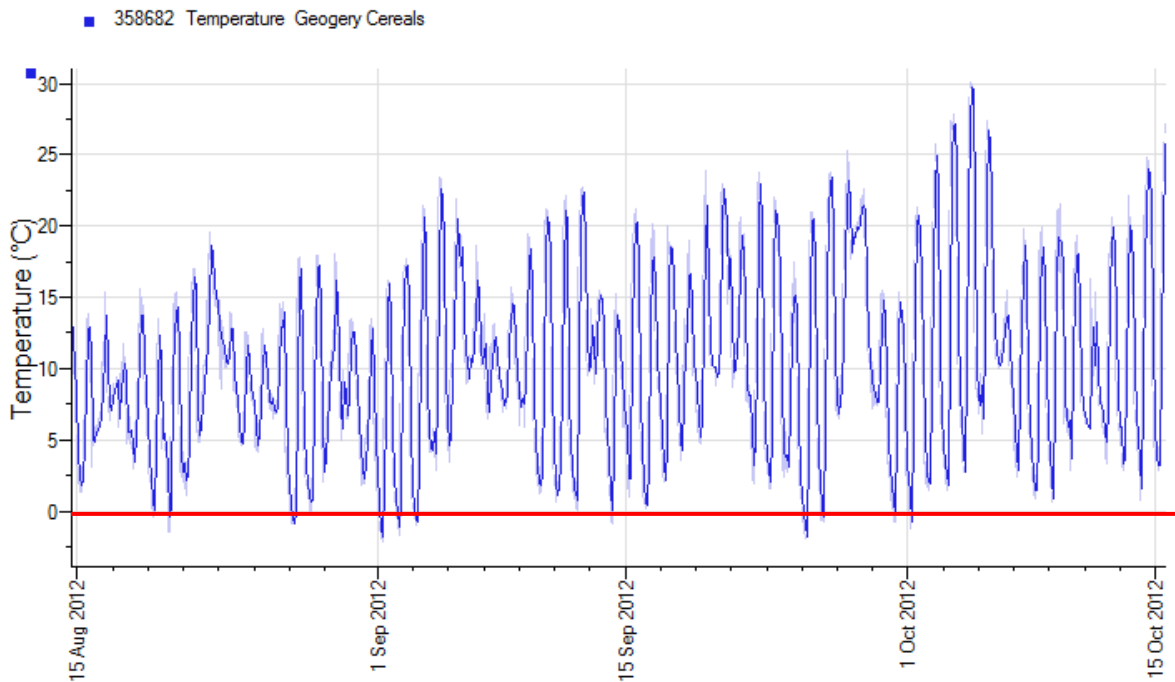

2012 Gerogery Cereals