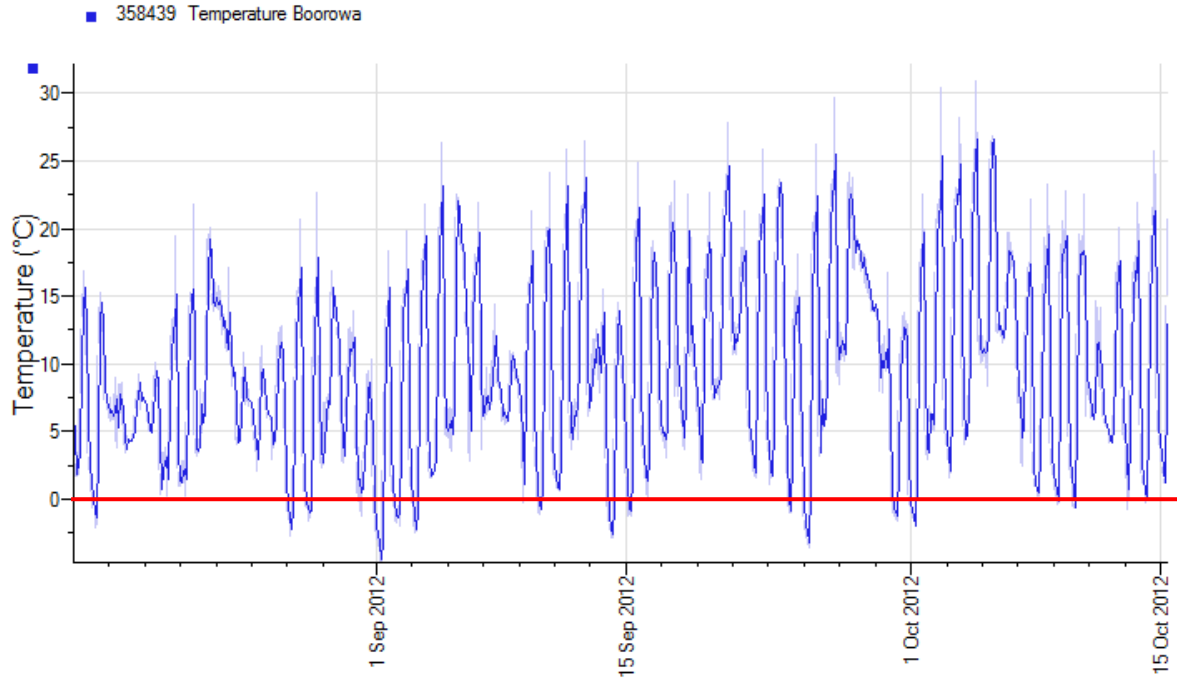

[Home](#)

2012 Boorowa Triticale