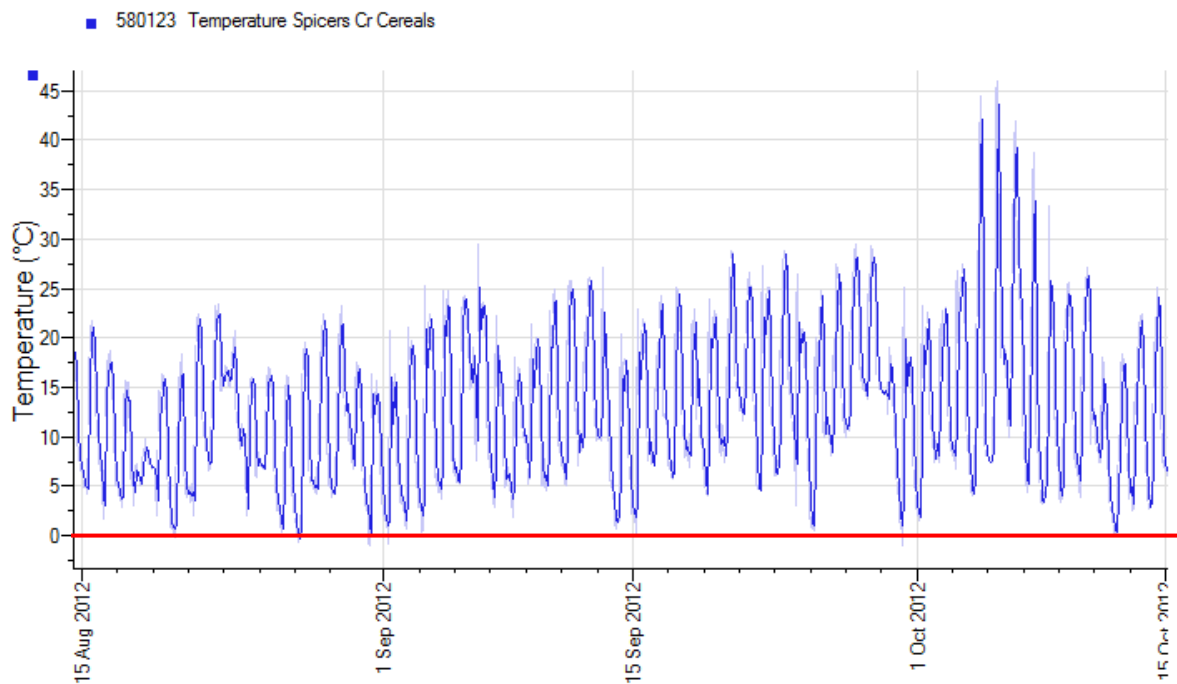

2012 Wellington Cereals