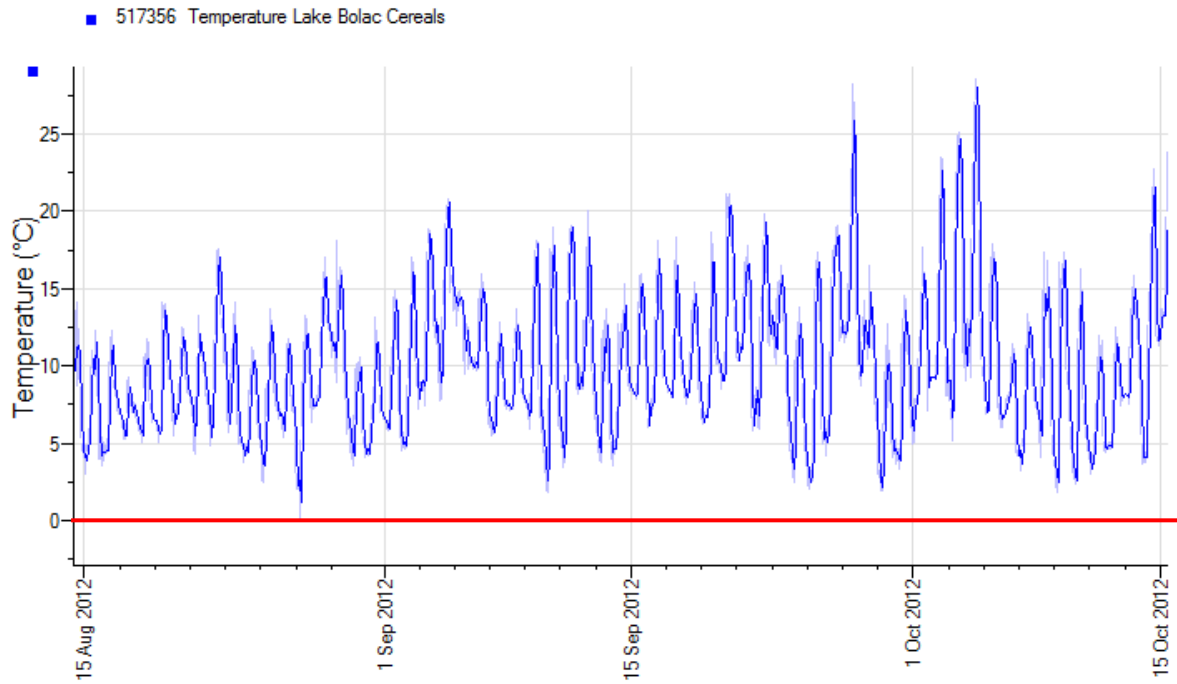

[Home](#)

2012 Streatham Cereals