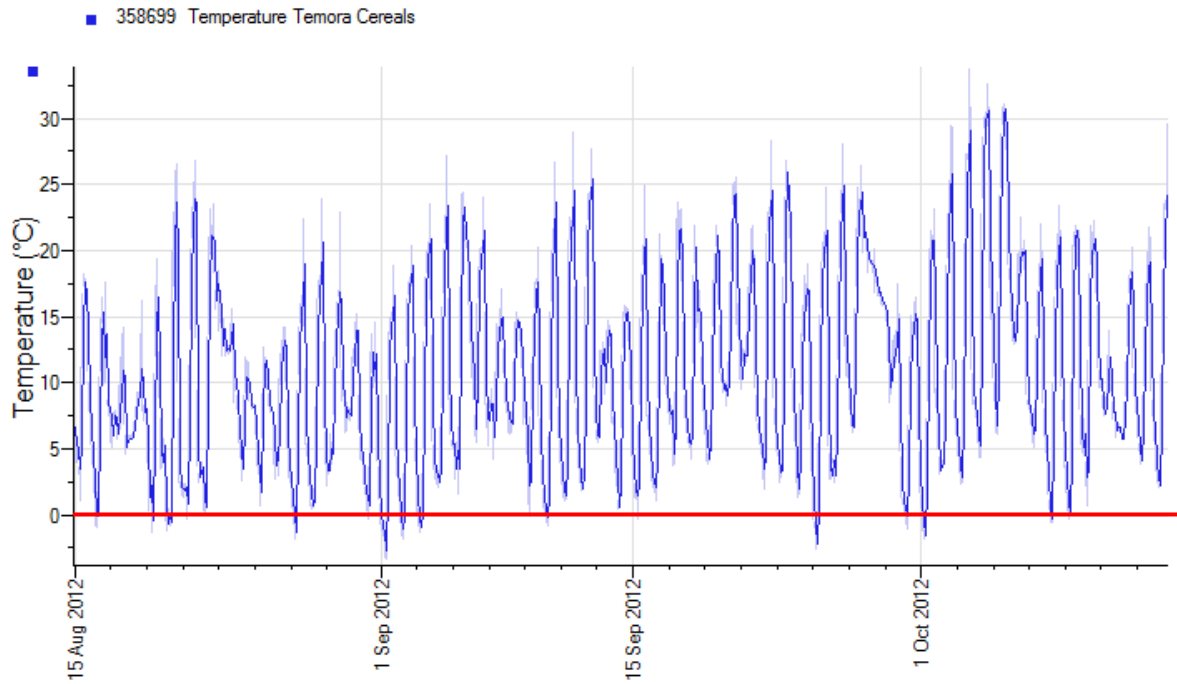

2012 Temora Cereals