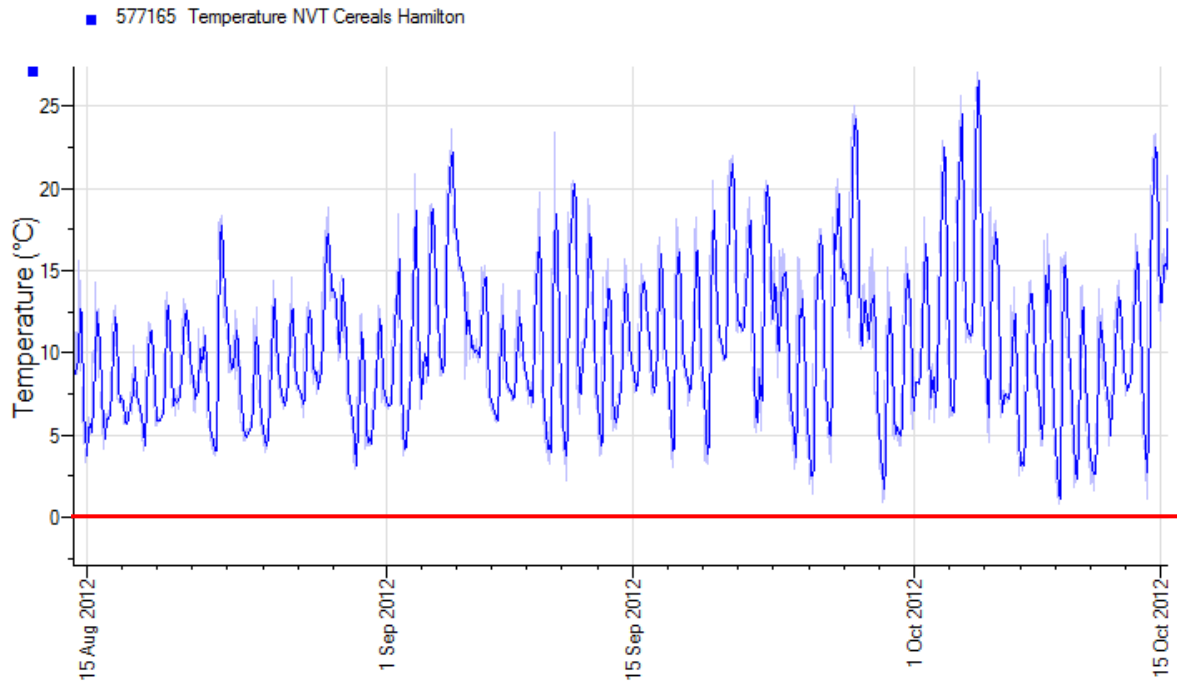

[Home](#)

2012 Hamilton Cereals