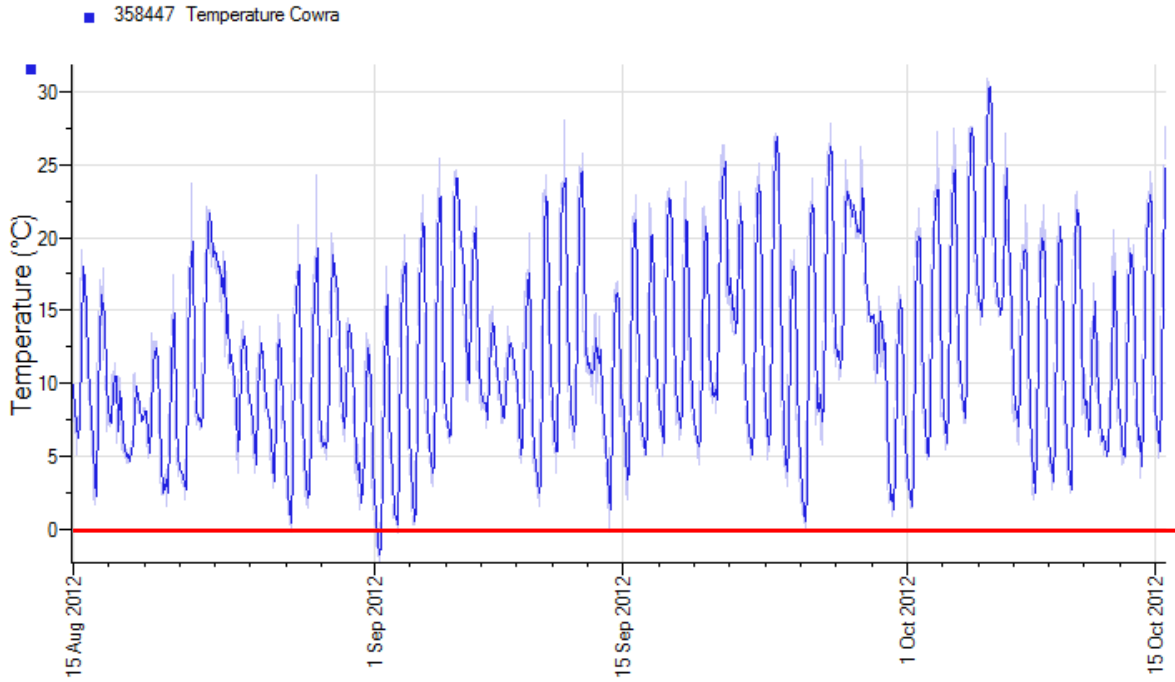

[Home](#)

2012 Cowra Cereals