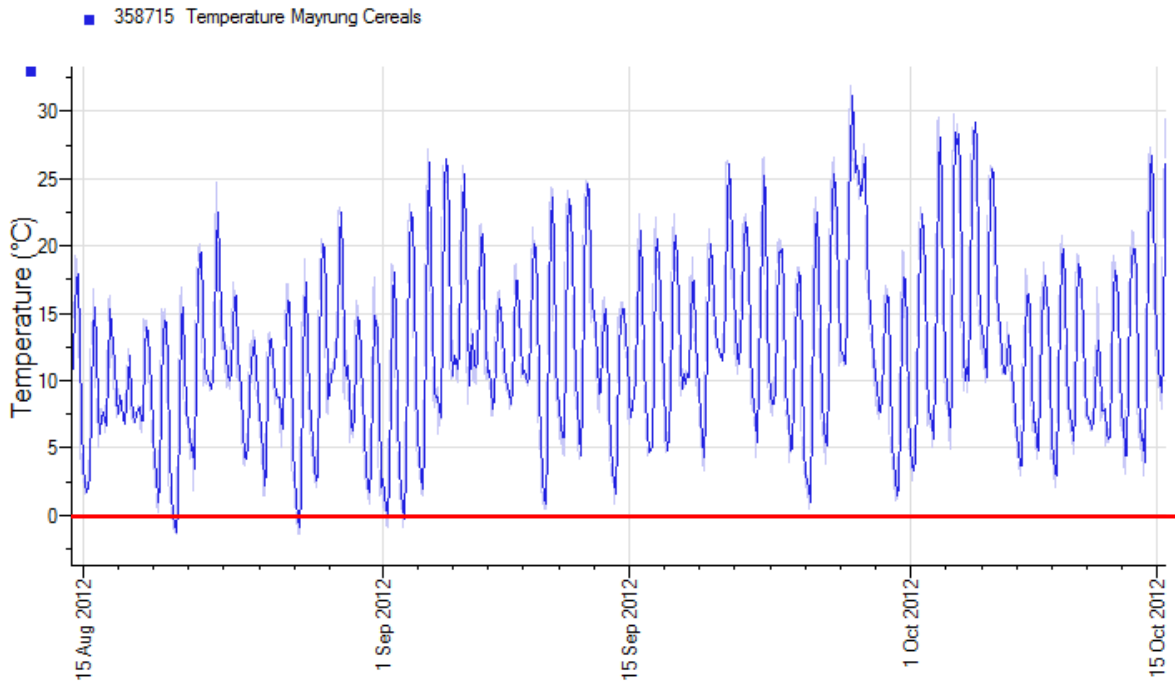

[Home](#)

2012 Mayrung Cereals