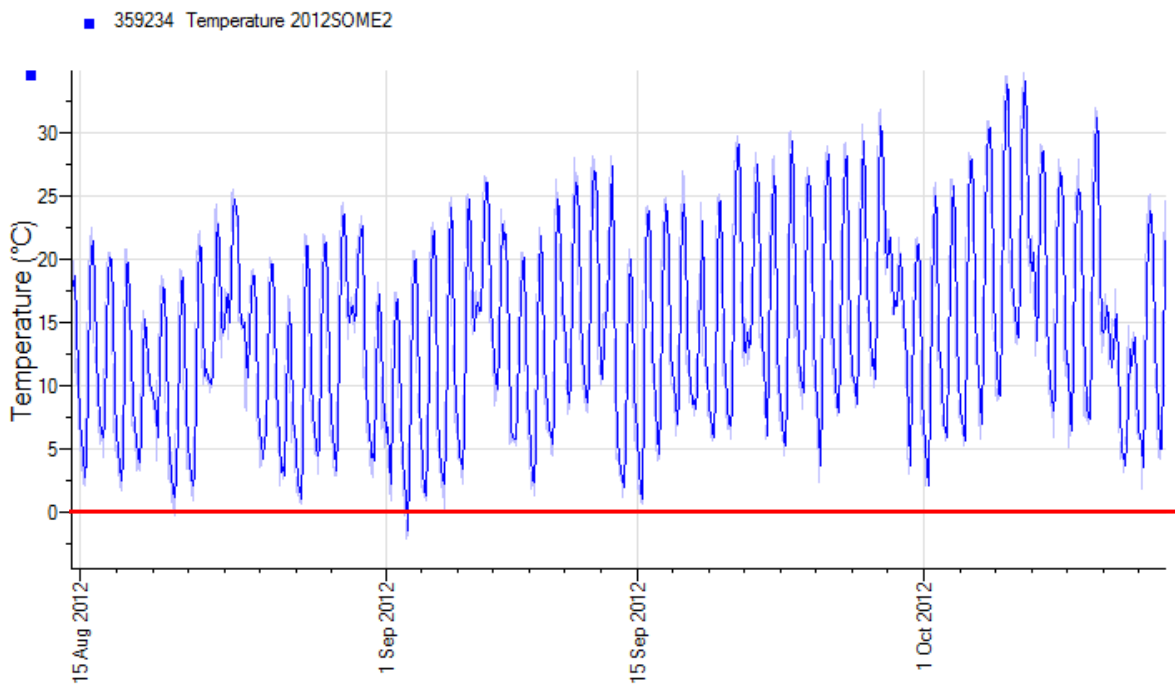

2012 Somerton Cereals