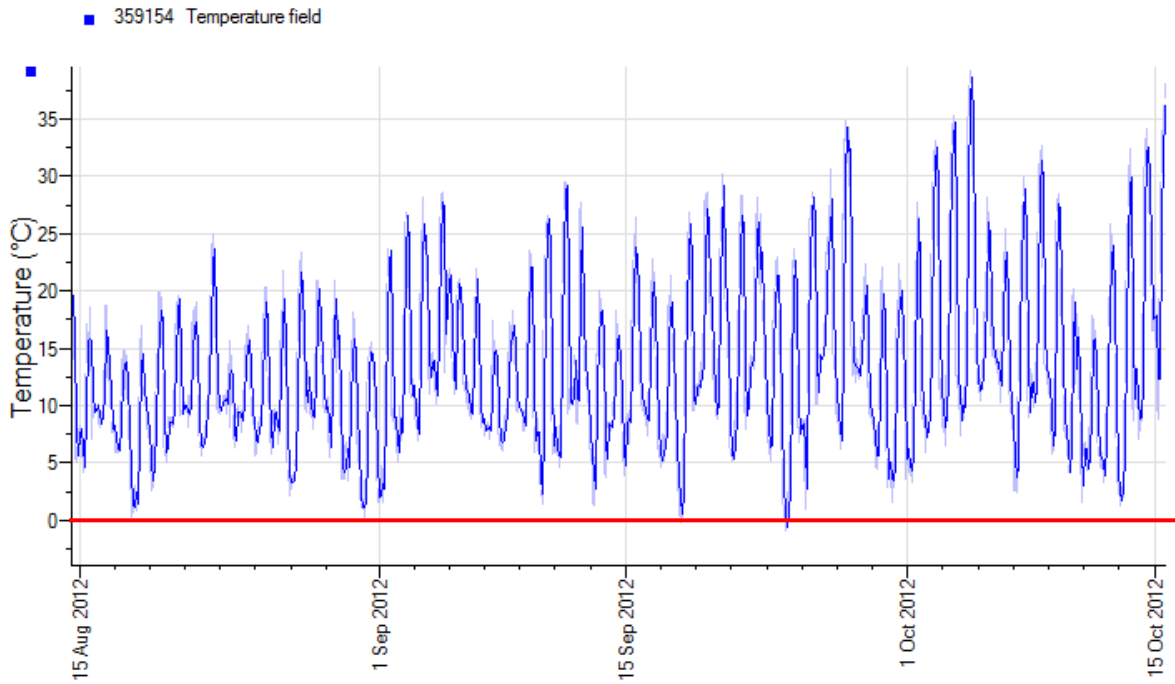

[Home](#)

2012 Bute Cereals