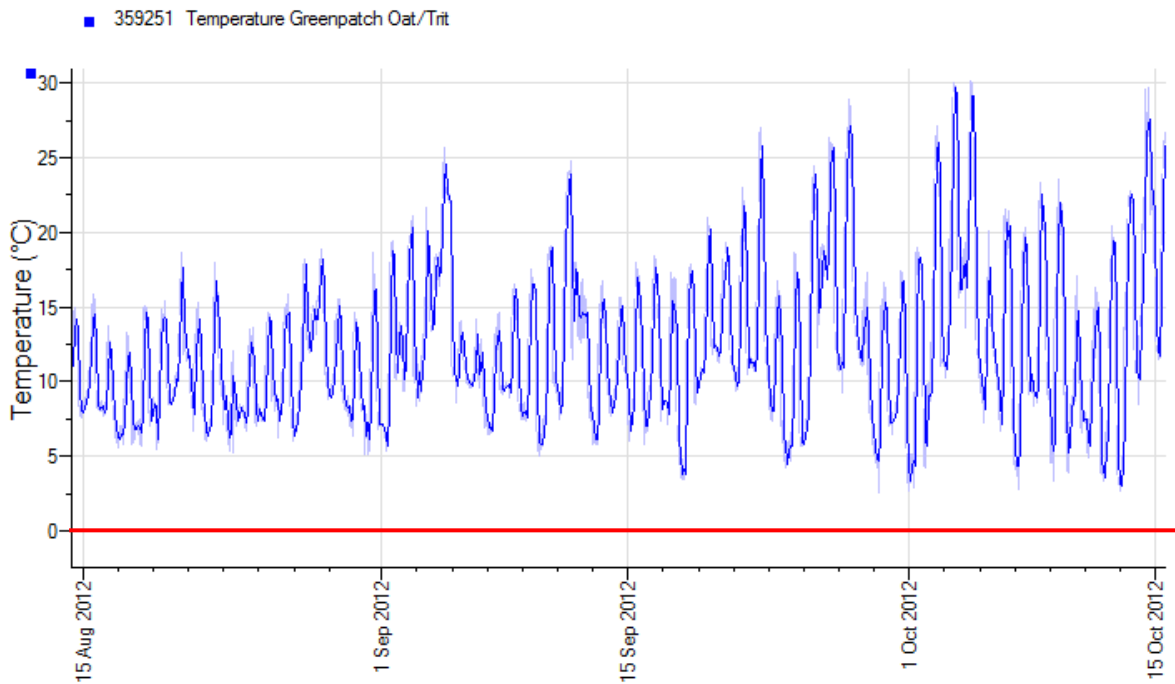

[Home](#)

2012 Greenpatch Cereals