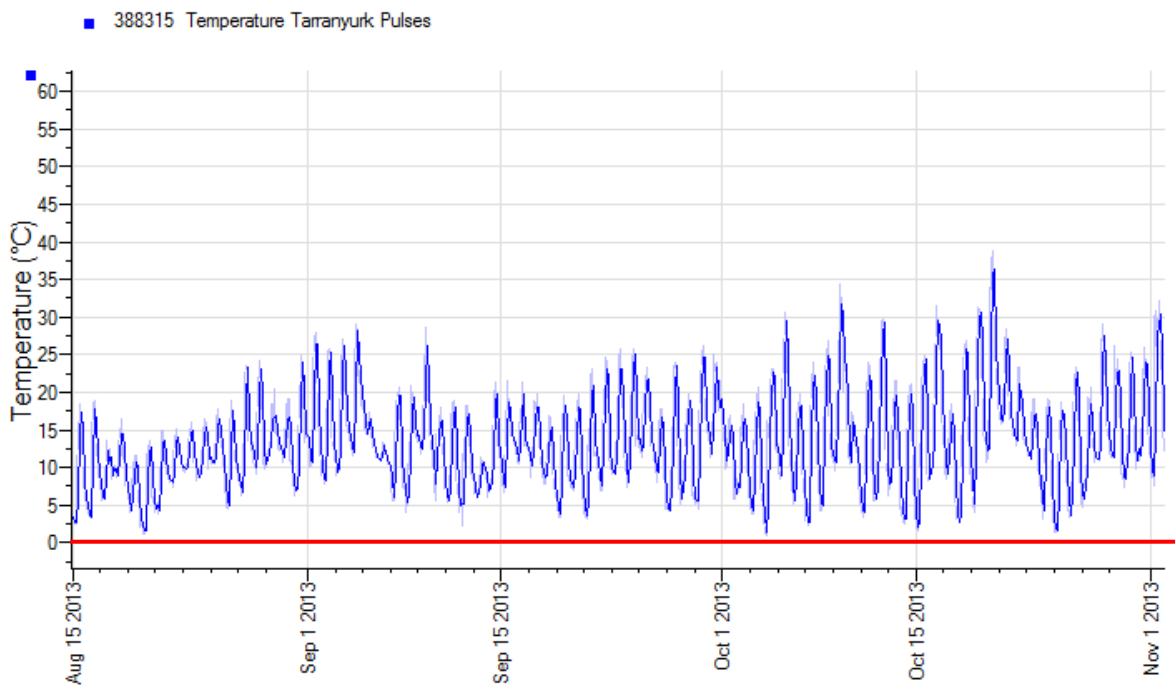

2013 Tarranyurk Pulses