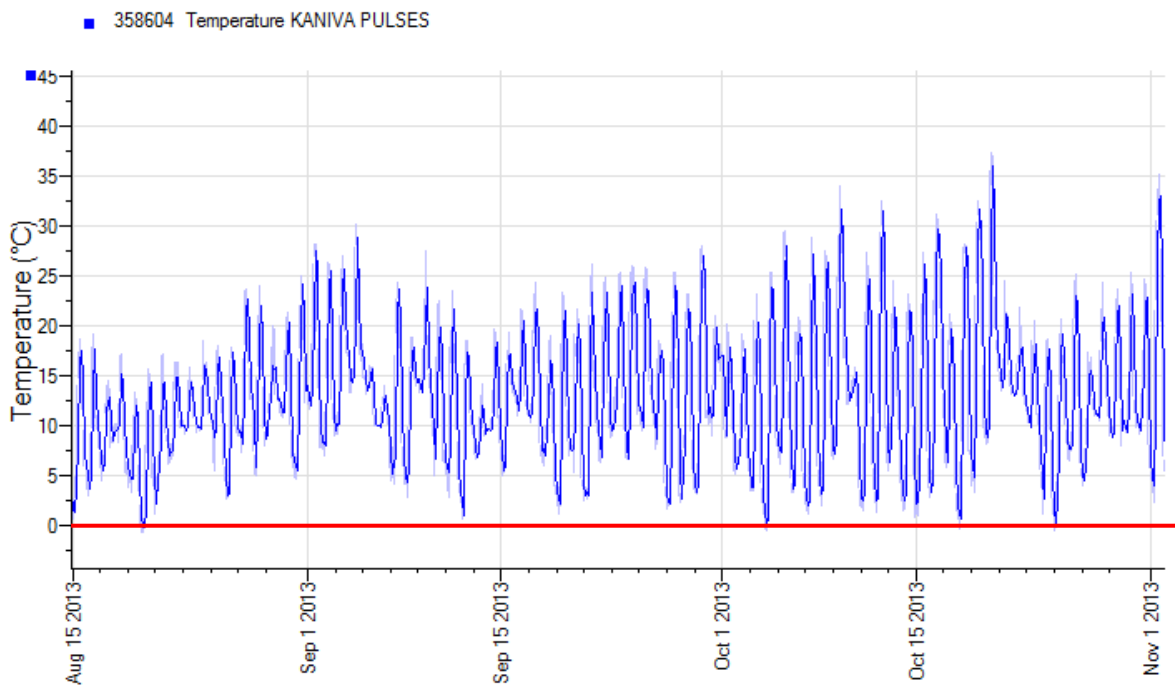

Mundulla-Data not available at time of publication

2013 Riverton Pulse

Rudall–Data not available at time of publication

2013 Yeelanna Chickpea

[Home](#)

2013 Birchip Pulses

[Home](#)

2013 Kaniva Pulses