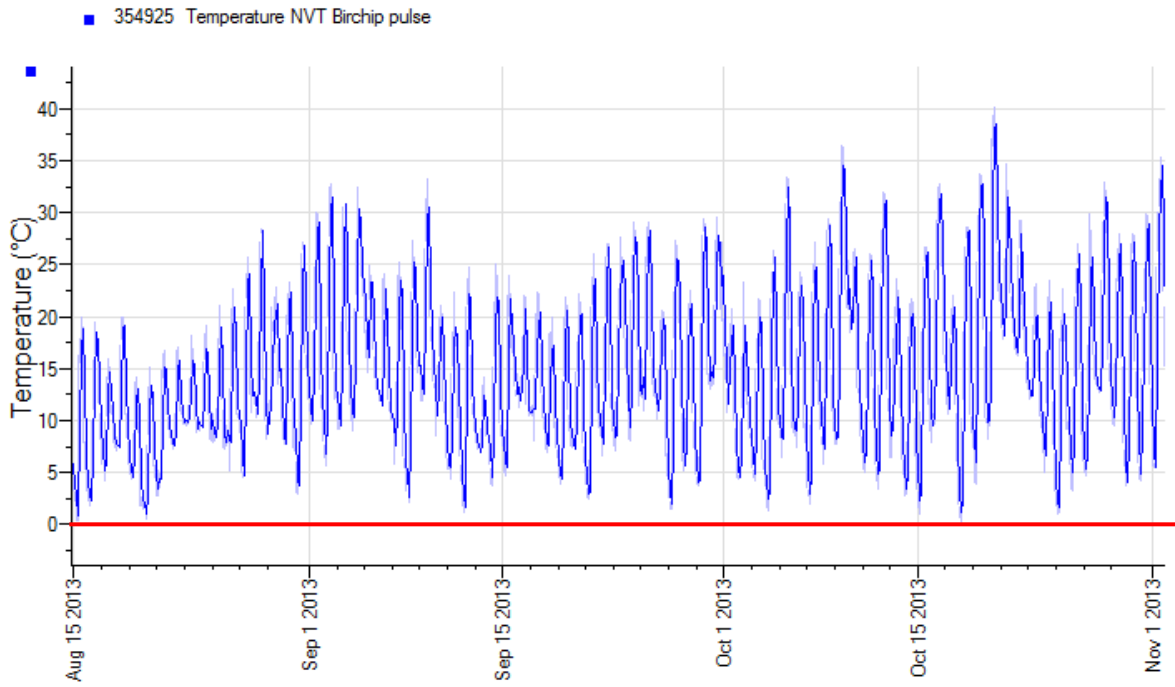

Mundulla-Data not available at time of publication

2013 Riverton Pulse

Rudall–Data not available at time of publication

2013 Yeelanna Chickpea

[Home](#)

2013 Birchip Pulses

[Home](#)

2013 Kaniva Pulses