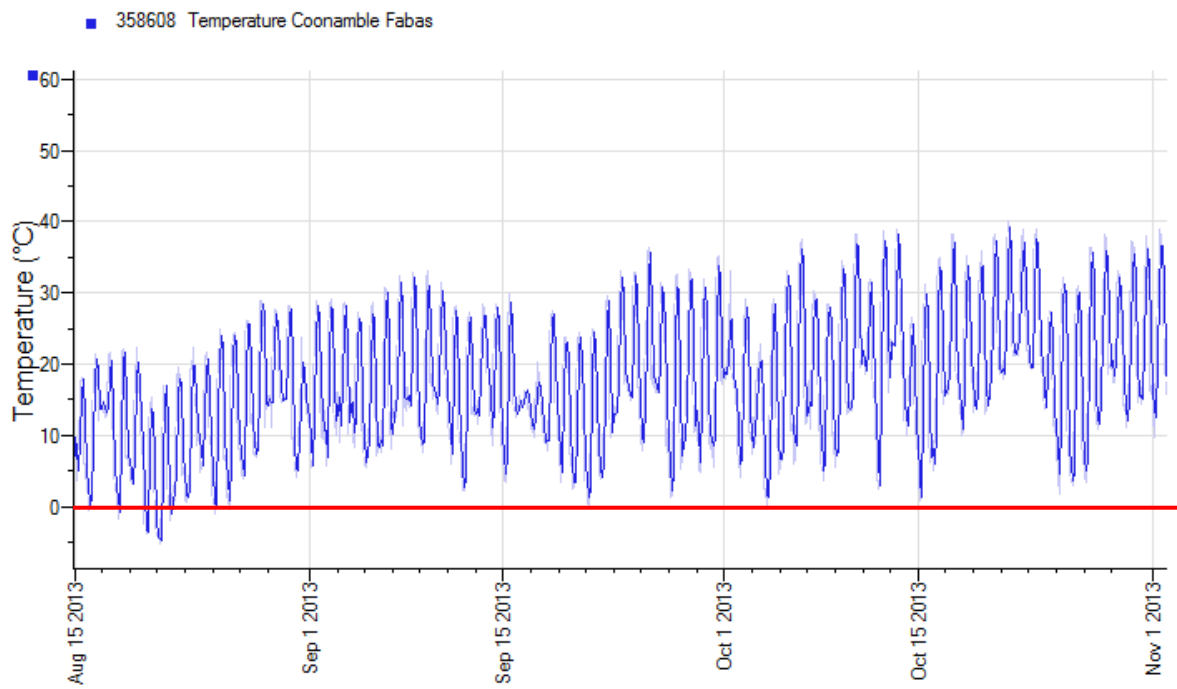

2013 Bullarah Pulses