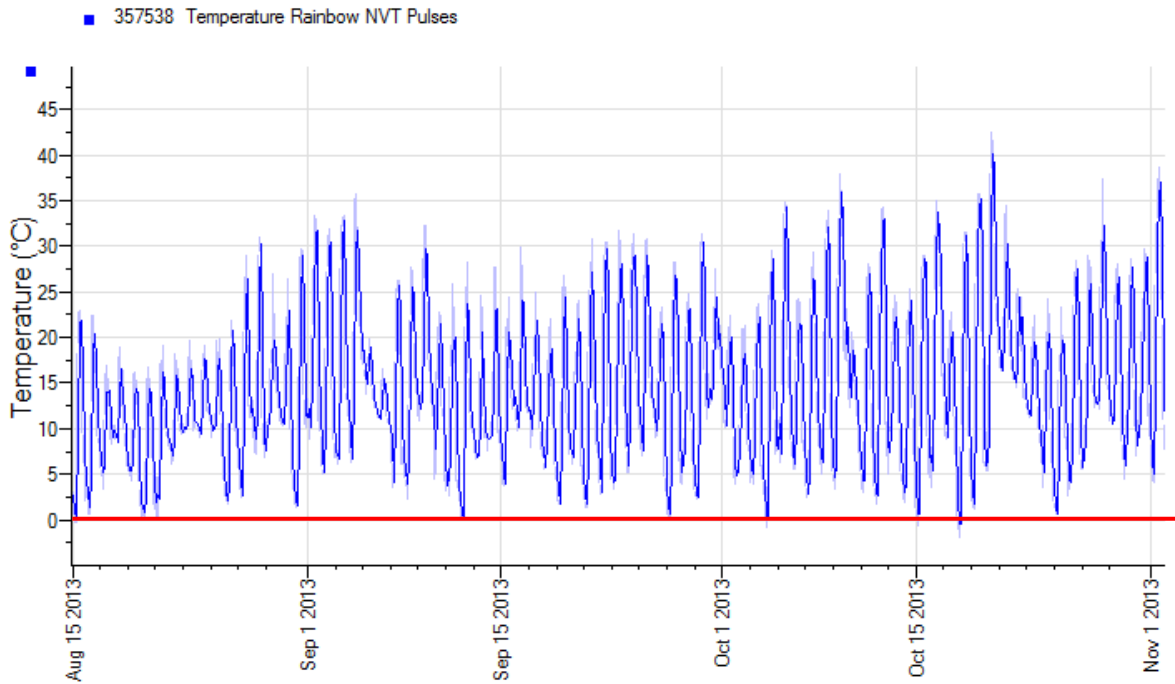

[Home](#)

2013 Rainbow Pulses