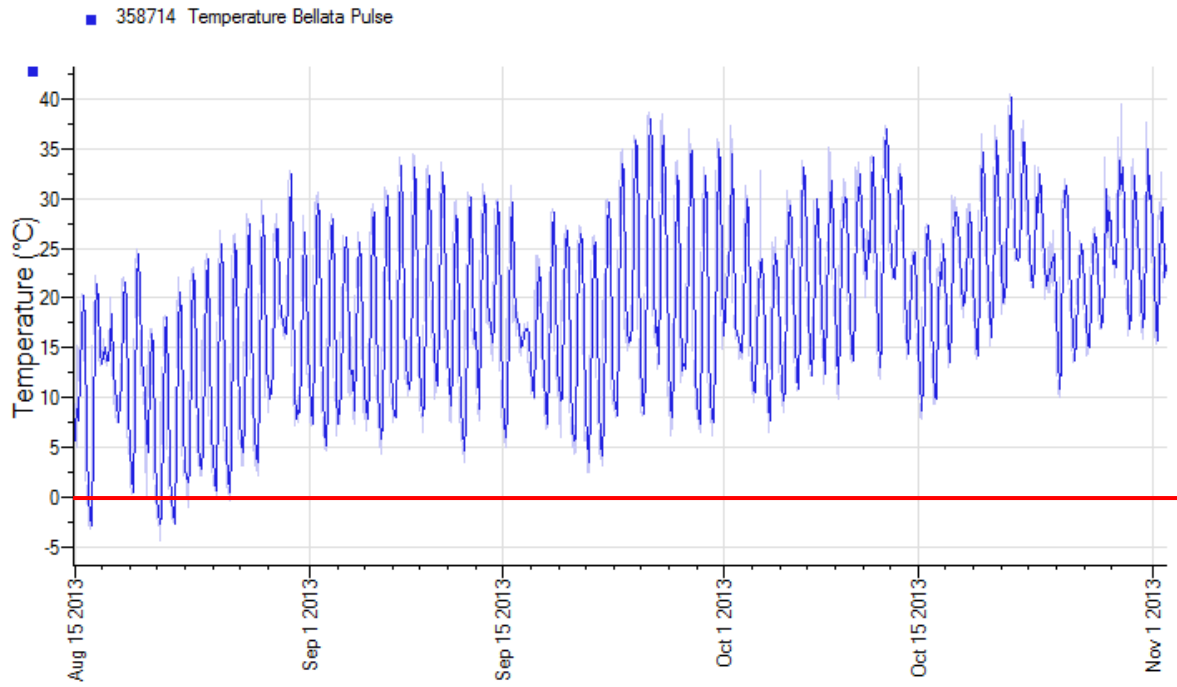

[Home](#)

2013 Bellata Pulse