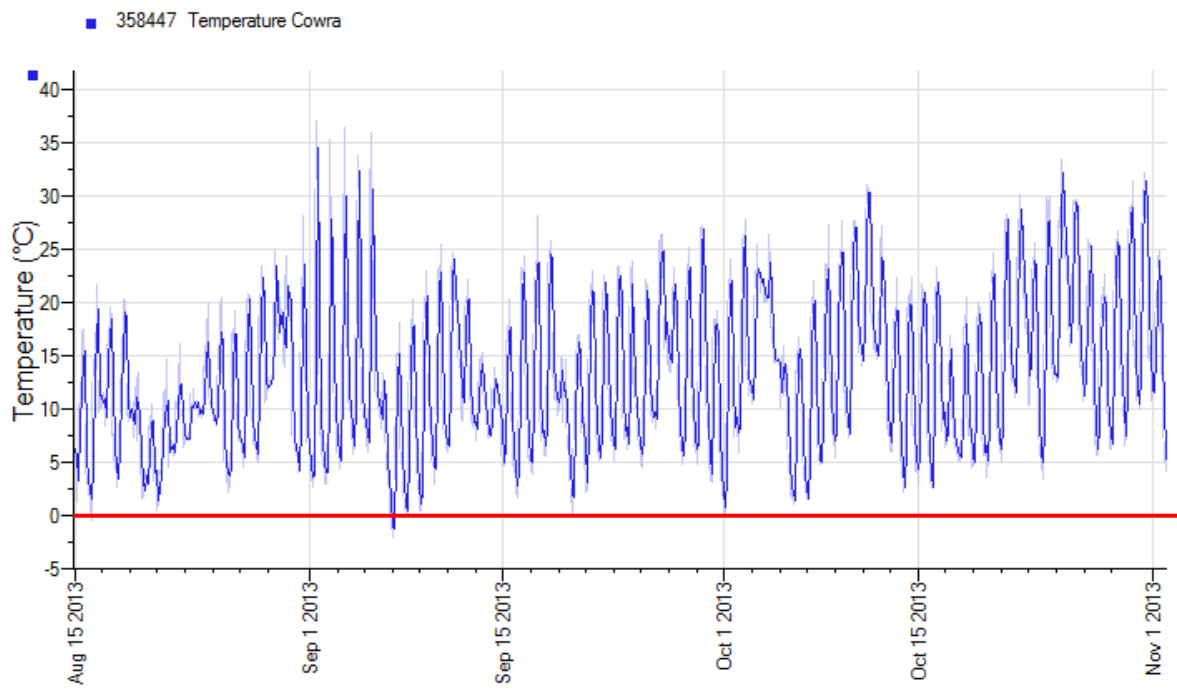

2013 Cowra Cereals