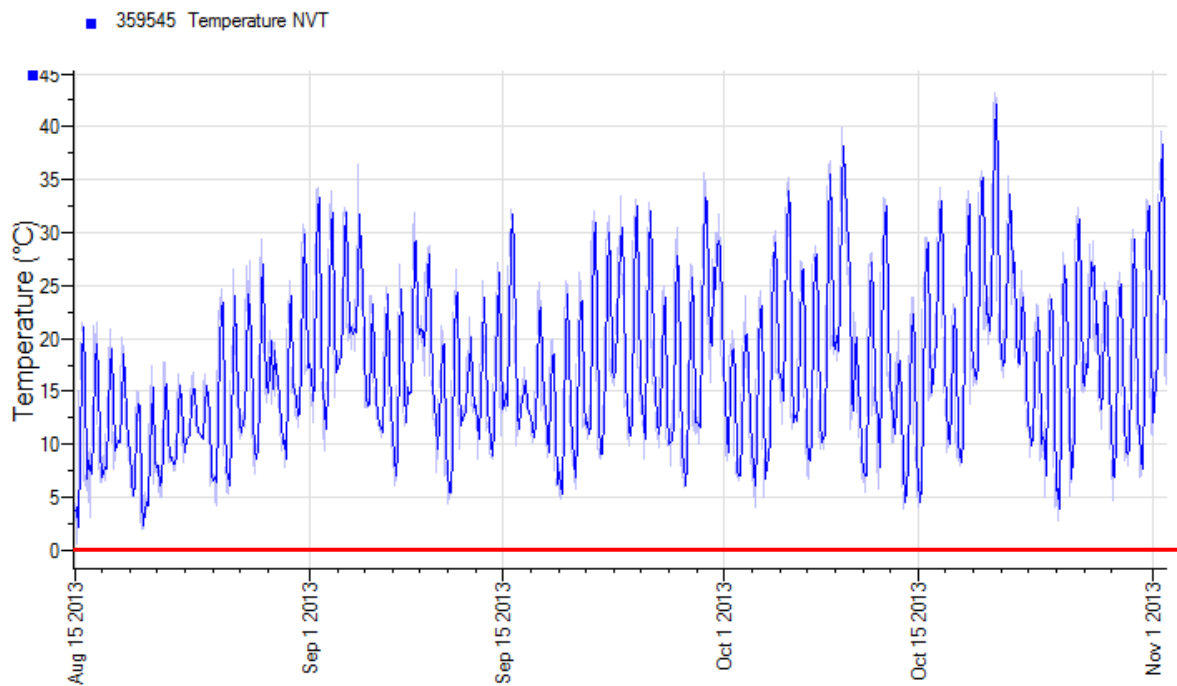

2013 Crystal Brook Oats