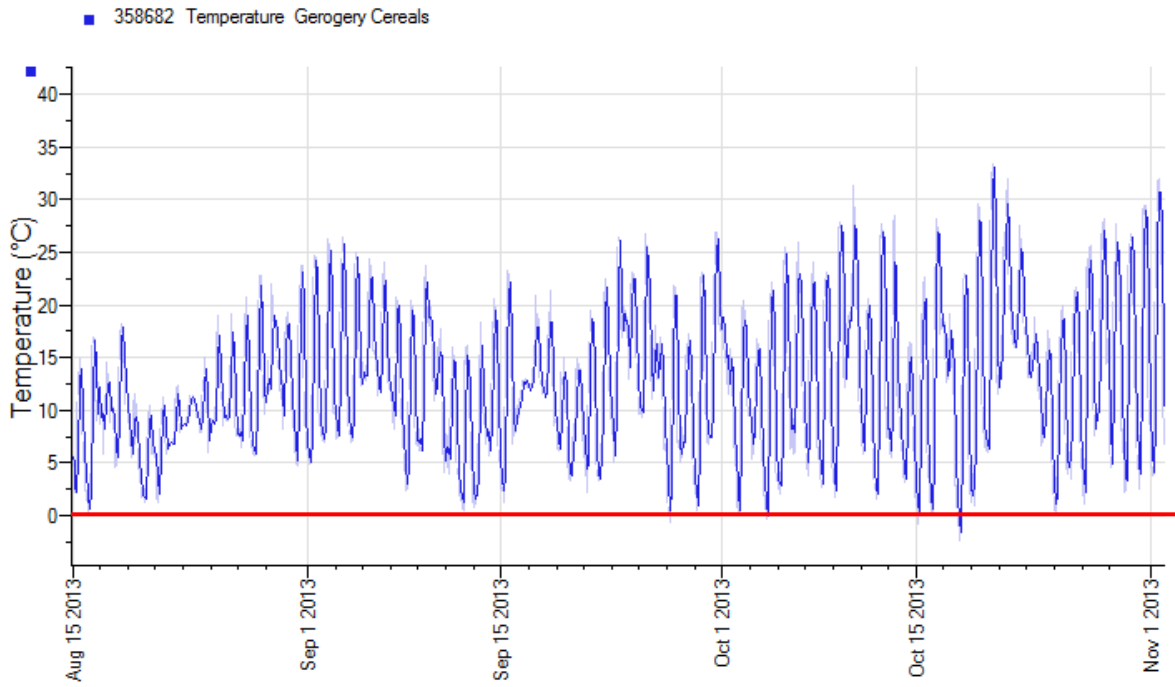

2013 Gerogery Cereals