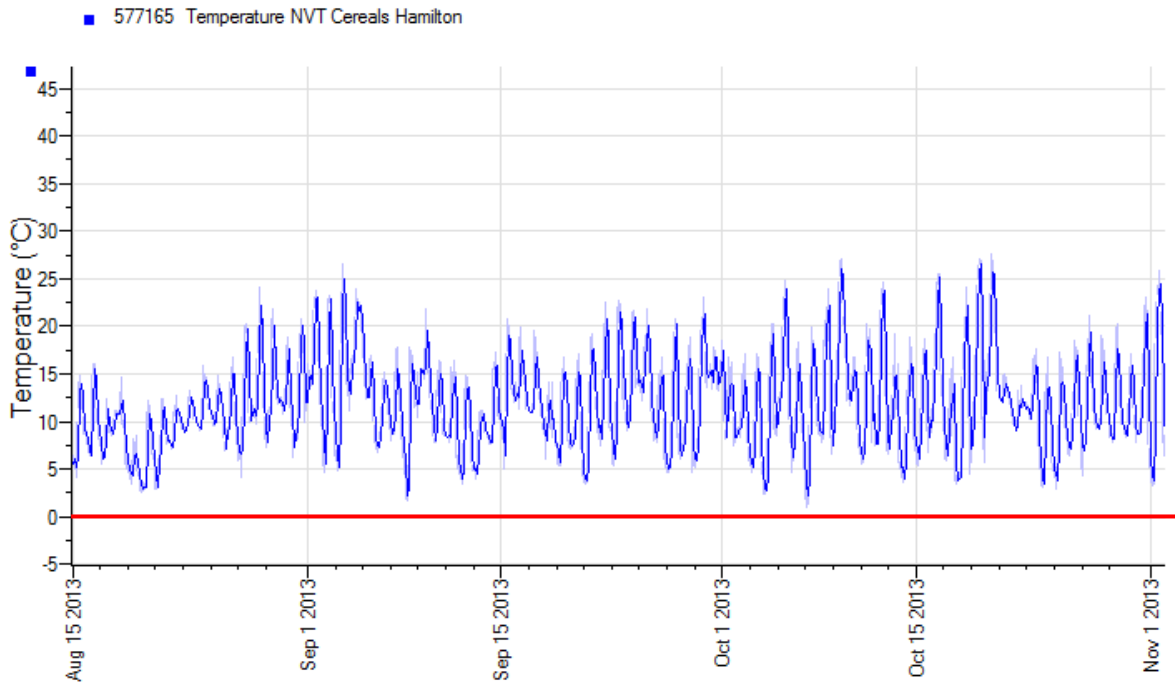

2013 Hamilton Cereals

Streatham-Data not available at time of publication