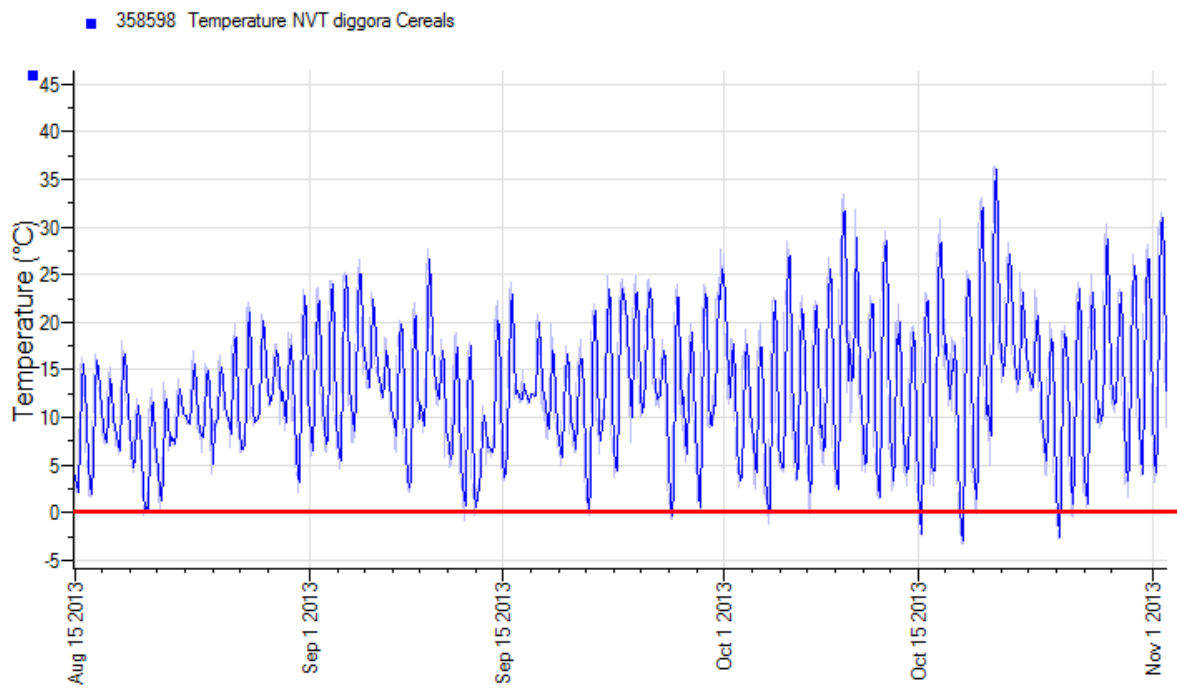

2013 Diggora Cereals