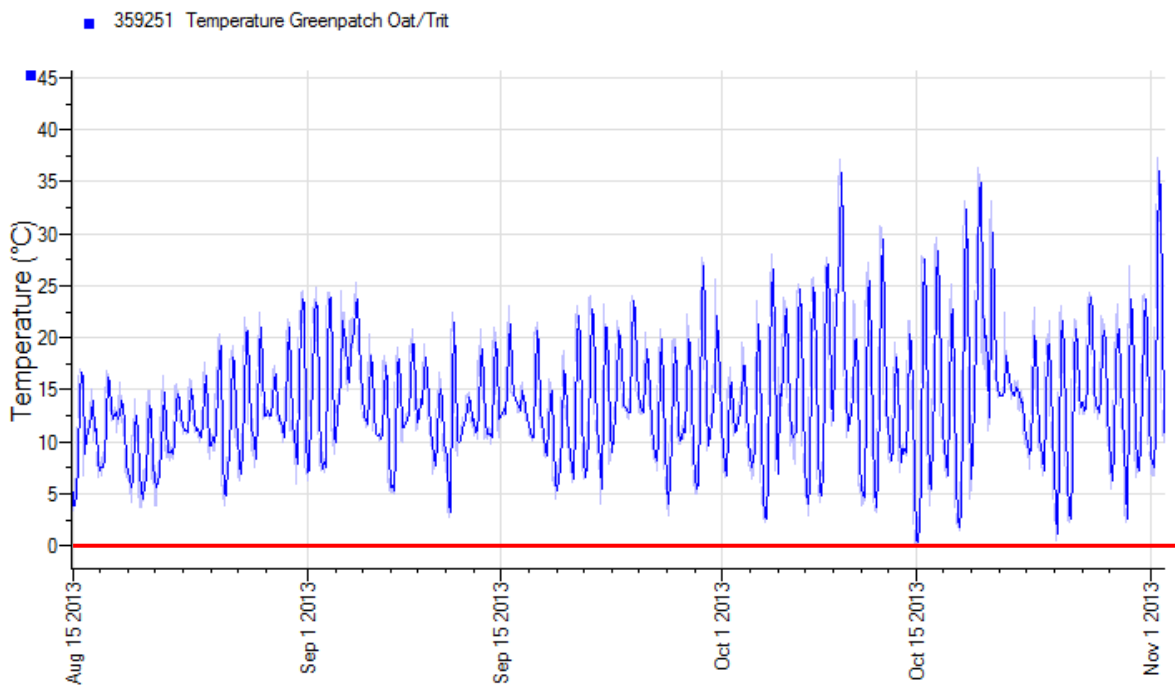

2013 Greenpatch Oat/Trit