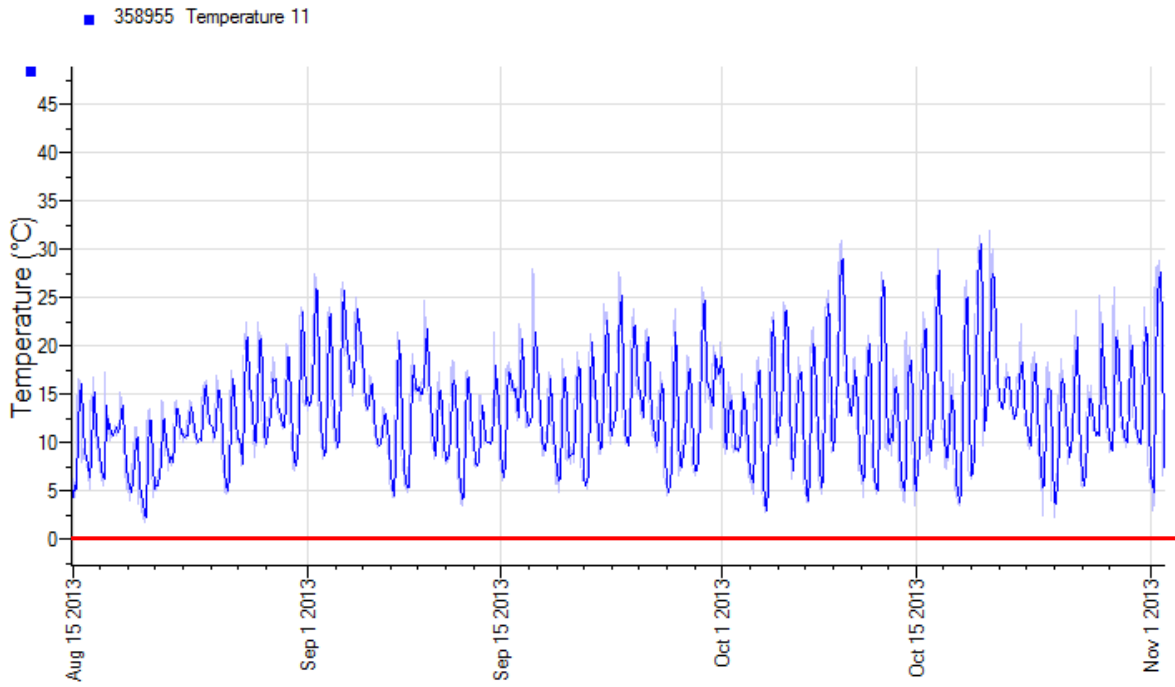

2013 Frances Oats