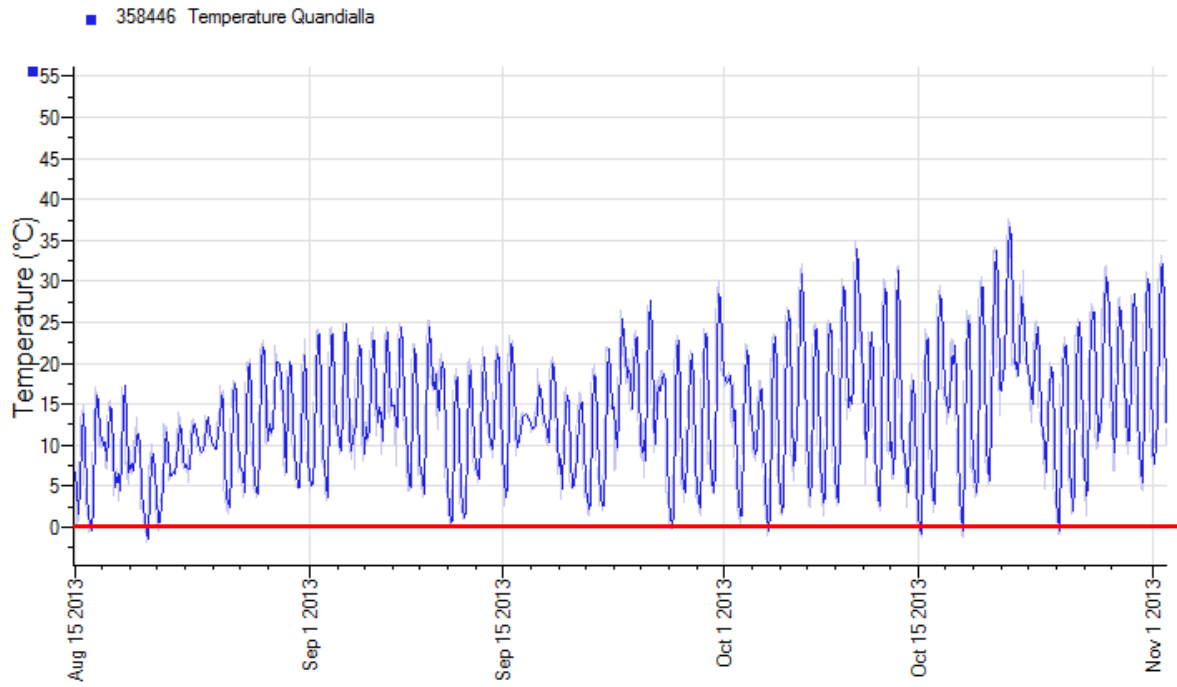

[Home](#)

2013 Quandialla Cereals