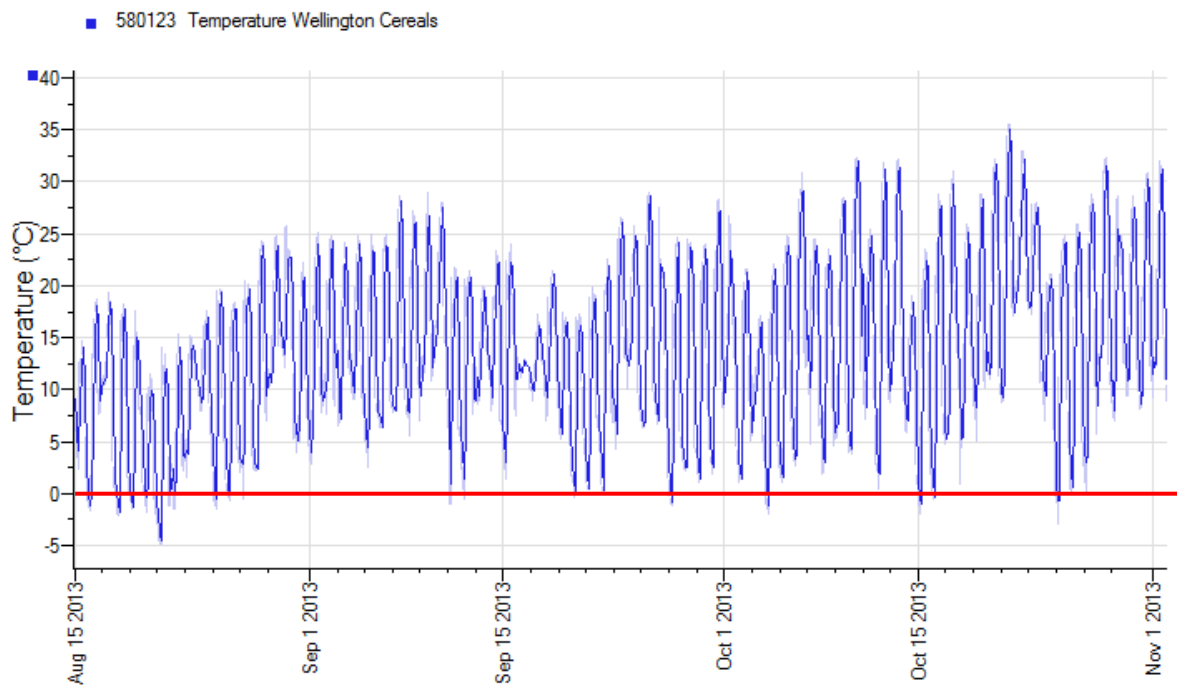

2013 Wellington Cereals