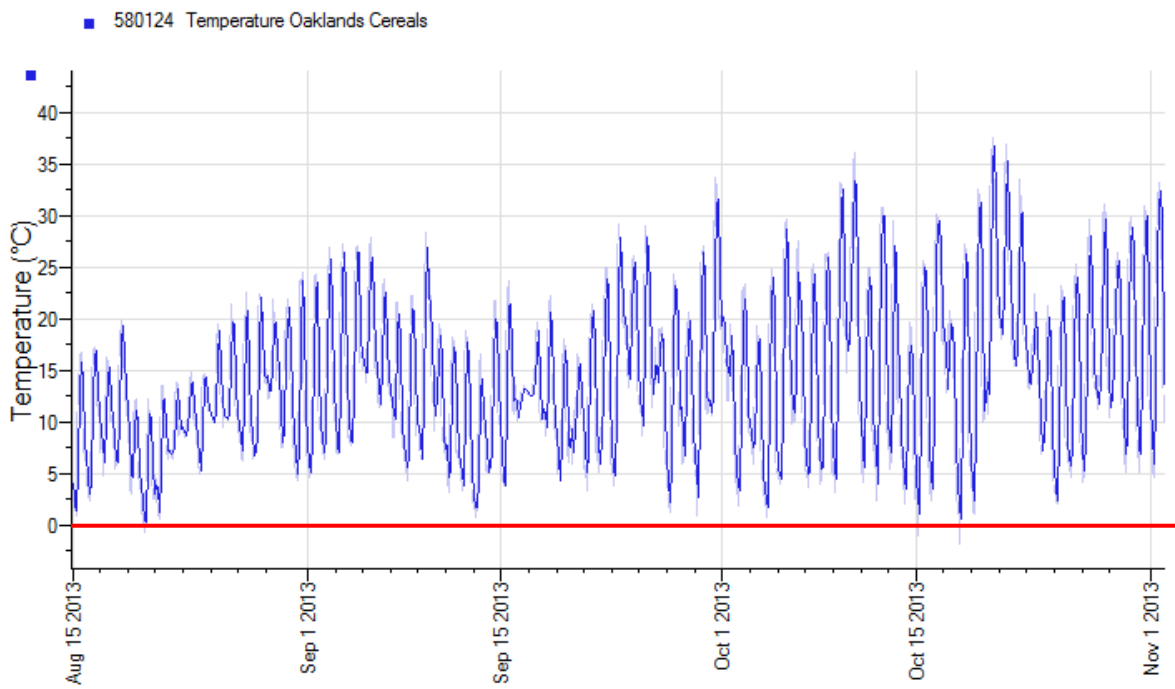

2013 Oaklands Cereals