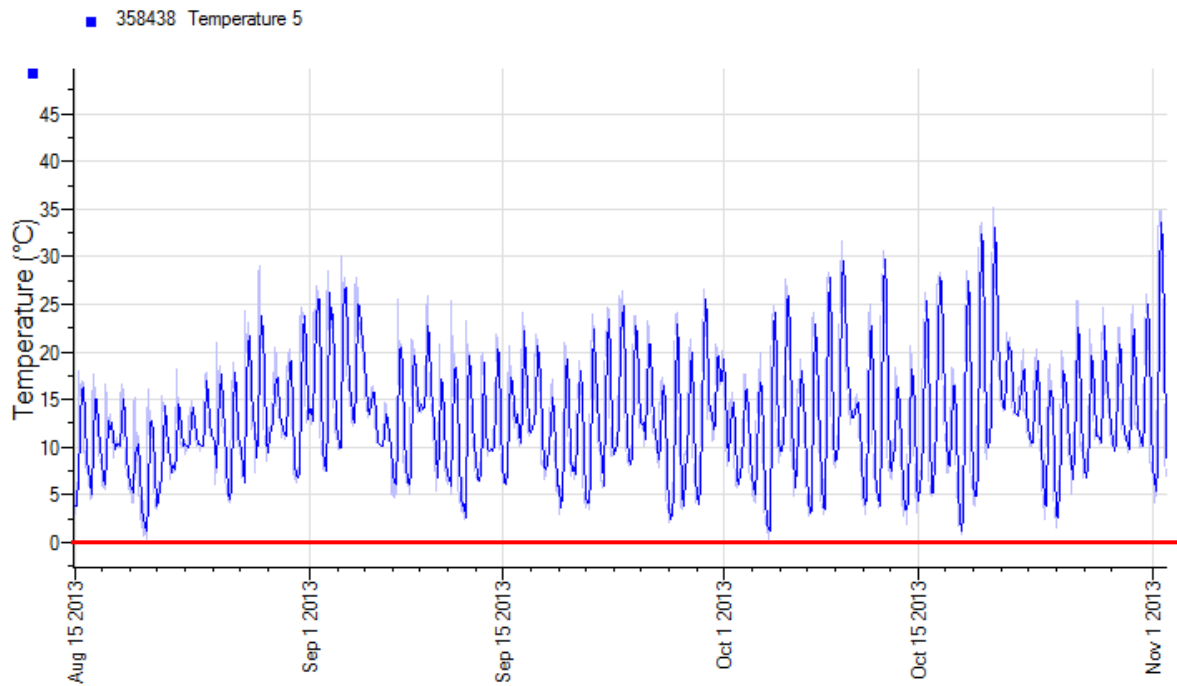

[Home](#)

2013 Bordertown Cereals