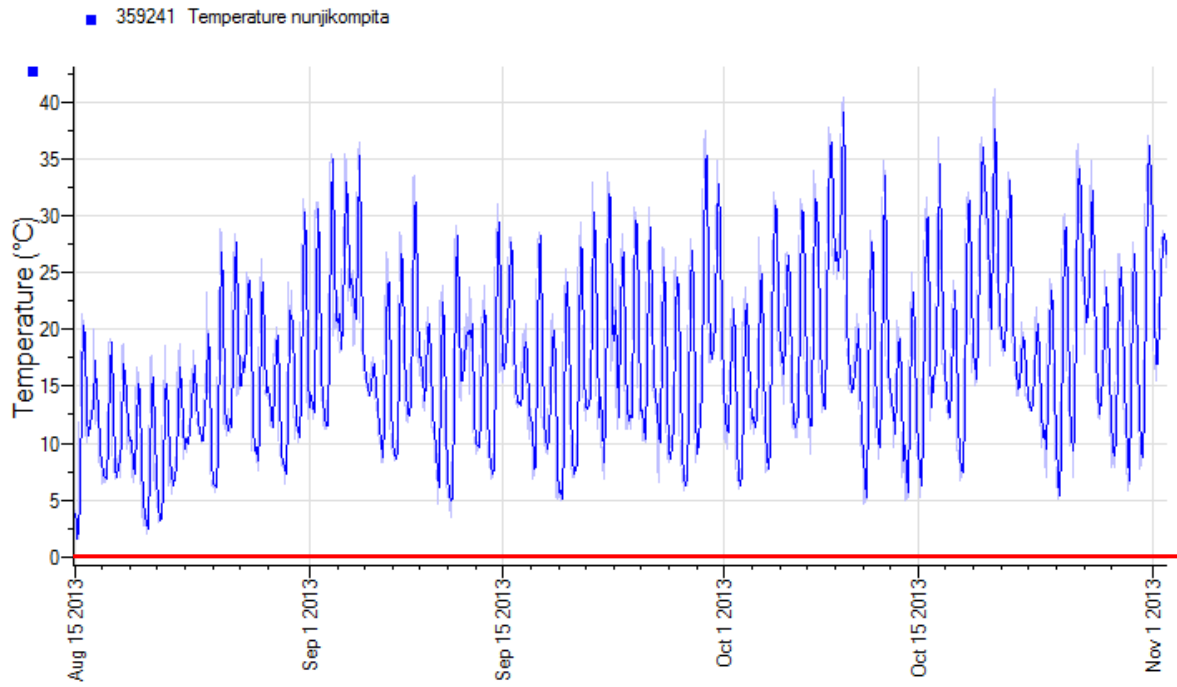

[Home](#)

2013 Bordertown Cereals

[Home](#)

2013 Crystal Brook Oats

2013 Frances Oats

2013 Greenpatch Oat/Trit

2013 Nunjikomkita Oats

Paskeville—Data not available at time of publication