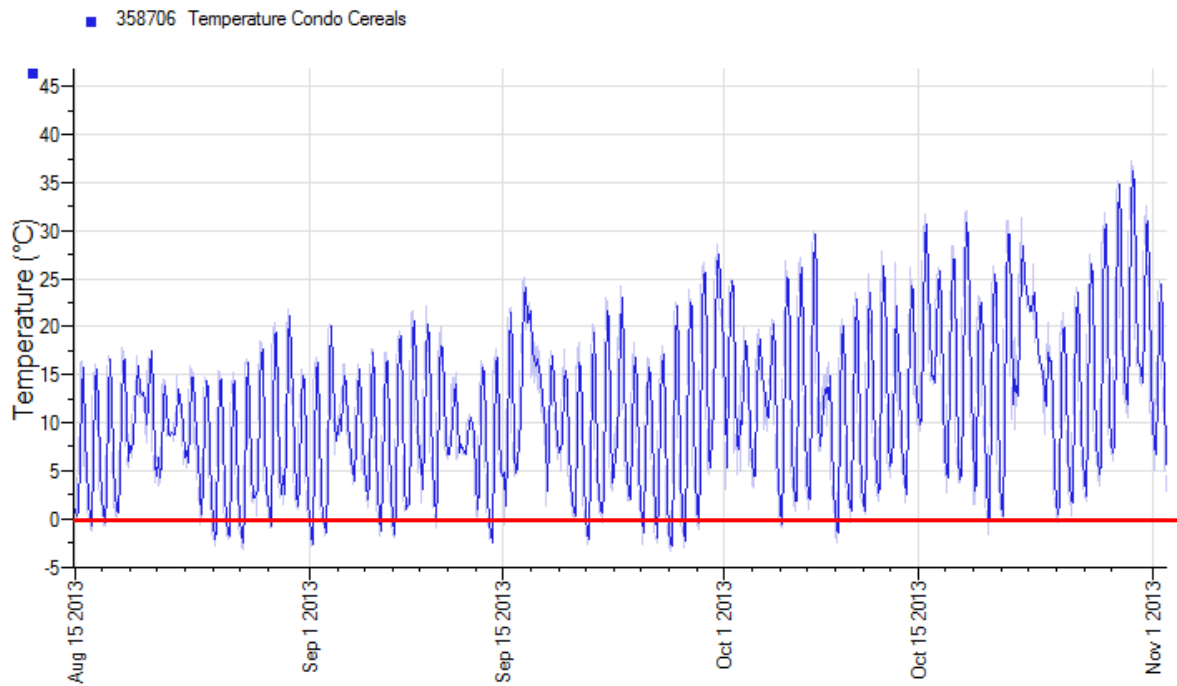

2013 Condobolin Oats